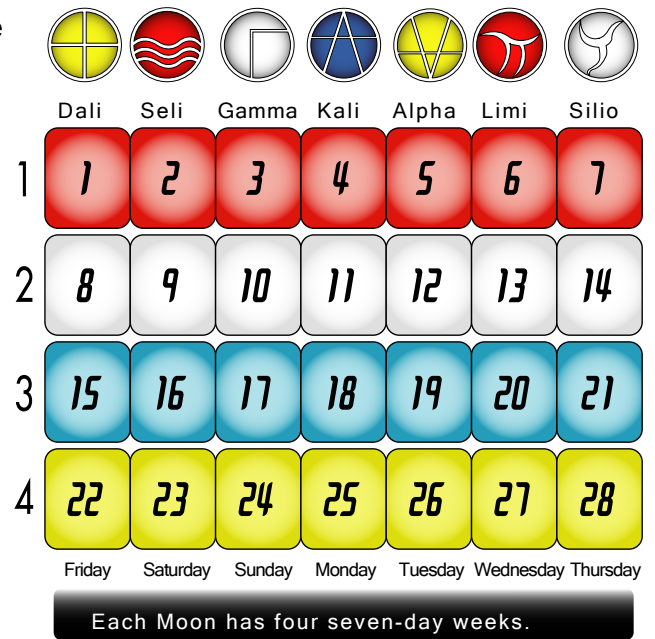

Welcome to the Thirteen Moon Calendar

The Thirteen Moon/28 day calendar is a perpetual, harmonic calendar. It is called a Moon Calendar because it is based on the female 28-day menstruation cycle, which is also the average lunar cycle. The measure of the moon from new moon to new moon is called the synodic cycle and is 29.5 days in length. However, the sidereal lunar cycle which measures the moon from where it reappears in the same place in the sky is only 27.1 days in length. So 28 days is the average lunar cycle.

In actuality the moon goes around the Earth thirteen times a year. This means that the 13 Moon calendar is a genuine solar-lunar calendar which measures the Earth's orbit around the sun by the lunar average of 28 days. Thirteen perfect months of 28 days = 52 perfect weeks of 7 days = 364 days. The 365th day is called the Day Out of Time because it is no day of the week or month at all. This day which falls on the Gregorian correlate date of July 25 is a day for forgiveness and for the artistic celebration of life and freedom.

The synchronization, or new year's date of the 13 Moon calendar is July 26. This corresponds to the rising of the great star Sirius. This makes the 13 Moon Calendar a tool for harmonizing ourselves with the galaxy.

One of the great advantages of the 13 Moon Calendar is that day/date calculations are amazingly simple. The first day of every Moon is always a 13 Moon Dali. The last day of every Moon is always a 13 Moon Silio. The Gregorian calendar makes day/date calculations very difficult because the months are of unequal measure so the days and dates of the week vary from month to month and year to year. The Gregorian correlate dates are found at the bottom of each 13 Moon date. Find your birthday, every year it will always be on the same day of the same 13 Moon week.